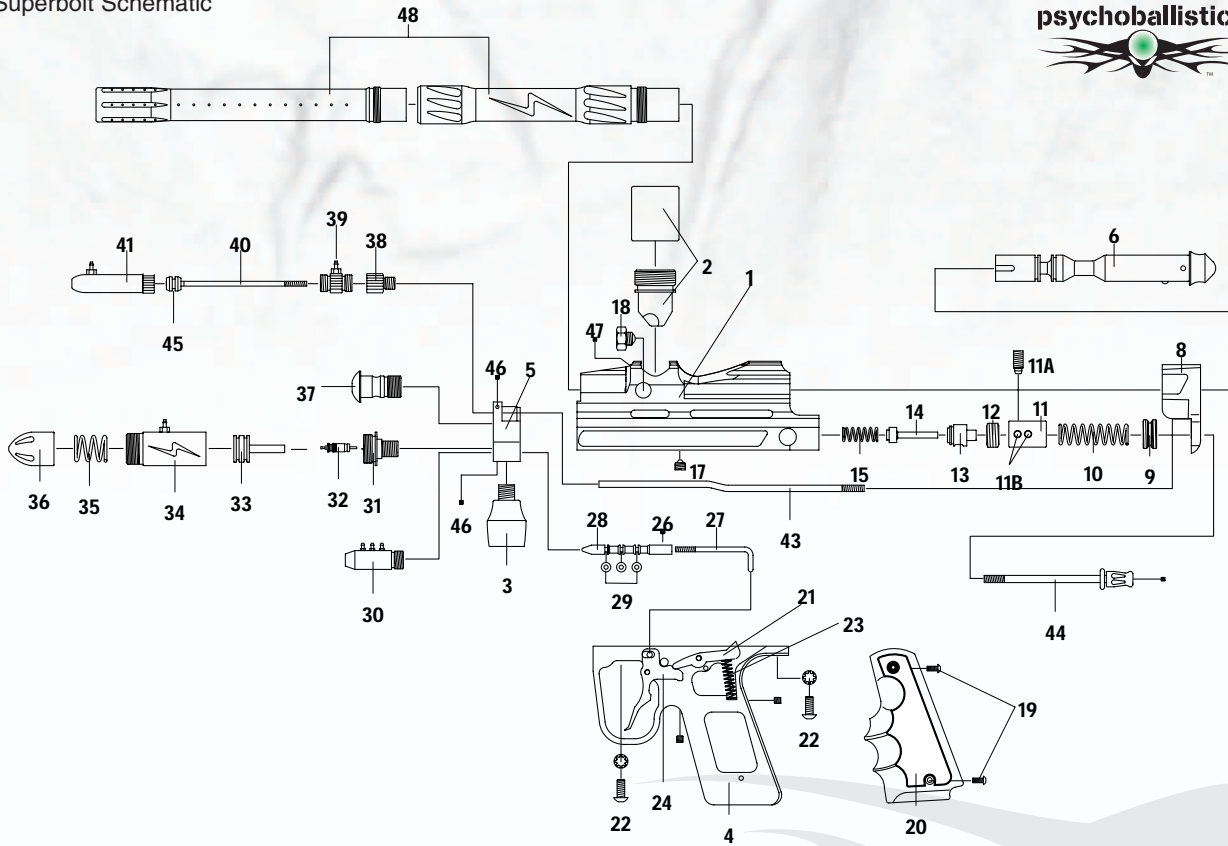

SUPERBOLT

Superbolt Schematic

psychoballistics

NPS PARTS

NPS EXCLUSIVE PARTS

Order schematics parts online at
www.paintballsolutions.com or call
 1-800-220-3222

Superbolt Parts List

- | | | |
|--------------------------|----------------------------------|----------------------------|
| 1. Main Body | 21. Sear Plate | 43. Pump Arm |
| 2. Feed Neck | 22. Grip Frame Screws | 44. Cocking Rod |
| 3. ASA | 23. Sear Spring | 45. Ram Plunger w/O-Ring |
| 4. Grip Frame | 24. Trigger Plate | 46. Front Block Set Screw |
| 5. Front Block | 26. 3-Way Set Screw | 47. Feed Neck Set Screw |
| 6. Delrin Bolt | 27. Actuating Rod | 48. Two-Piece Stock Barrel |
| 8. Back Block | 28. 3-Way Stem and O-Rings | |
| 9. Velocity Adjuster | 29. 3-Way O-Rings | |
| 10. Main Spring | 30. 3-Way Body | |
| 11. Hammer | 31. LPR Block Adapter | |
| A. Hammer Lug | 32. Low Pressure Regulator Valve | |
| B. Hammer Set Screws | 33. Regulator Plunger | |
| 12. Lock Nut | 34. Regulator Body | |
| 13. Gas Valve | 35. Regulator Spring | |
| 14. Cupseal | 36. Regulator Cap | |
| 15. Valve Spring | 37. Jam Nut | |
| 17. Gas Valve Stop Screw | 38. Ram Block Adapter | |
| 18. Metal Ball Detent | 39. Ram Air Adapter | |
| 19. Grip Panel Screws | 40. Ram Rod | |
| 20. Wrap Around Grip | 41. Ram Front Body | |