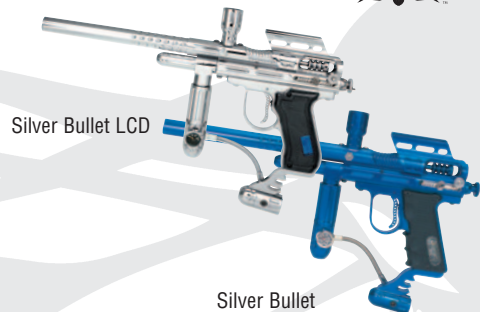

*Not Shown In Schematic.