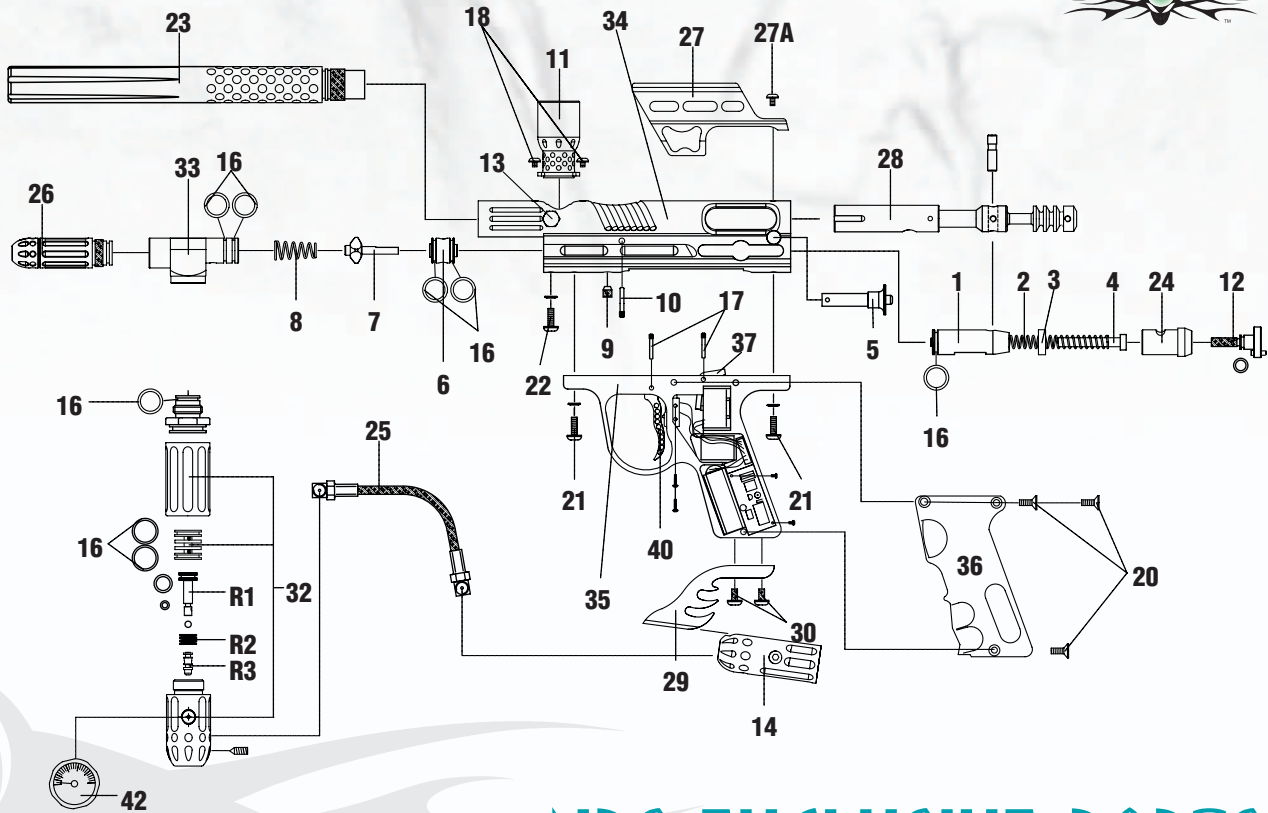

SILVER BULLET/LCD

Silver Bullet/LCD Schematic

psychoballistics

NPS EXCLUSIVE PARTS

Order schematics parts online at www.paintballsolutions.com or call 1-800-220-3222

Silver Bullet/LCD Parts List

1. Hammer	21. Grip Frame Screws	40. Electronic Trigger Only
2. Main Spring	22. Vertical ASA Screw	42. 0-1200 PSI Gauge
3. Recoil pad	23. Barrel	R1. Regulator Drive Pin
4. Spring Strut	24. Hammer Plug	R2. Beveled Washers
5. Pull Pin	25. Gas Line - Steel Braided	R3. Internal Regulator Piston
6. Gas Valve	26. Low Pressure Chamber	
7. Cupseal	27. Sight Rail	
8. Valve Spring	A. Sight Rail Screw	
9. Valve Gas Plug	28. Bolt	
10. Valve Stop Pin	29. Drop Forward	
11. Vertical Feedneck	30. Drop Forward Screws	
12. Velocity Adjuster	32. Vertical Regulator	
13. Ball Detent - Metal Style	33. Vertical ASA Adapter	
14. Tank Adapter	34. Main Body	
16. Multi-Use O-Ring	35. Grip Frame	
17. Grip Frame Pin Set	36. Grip Panels	
18. Vertical Feed Screws	37. Electronic Sear	
20. Grip Panel Screws	*38. Electronic Sear Spring	

psychoballistics