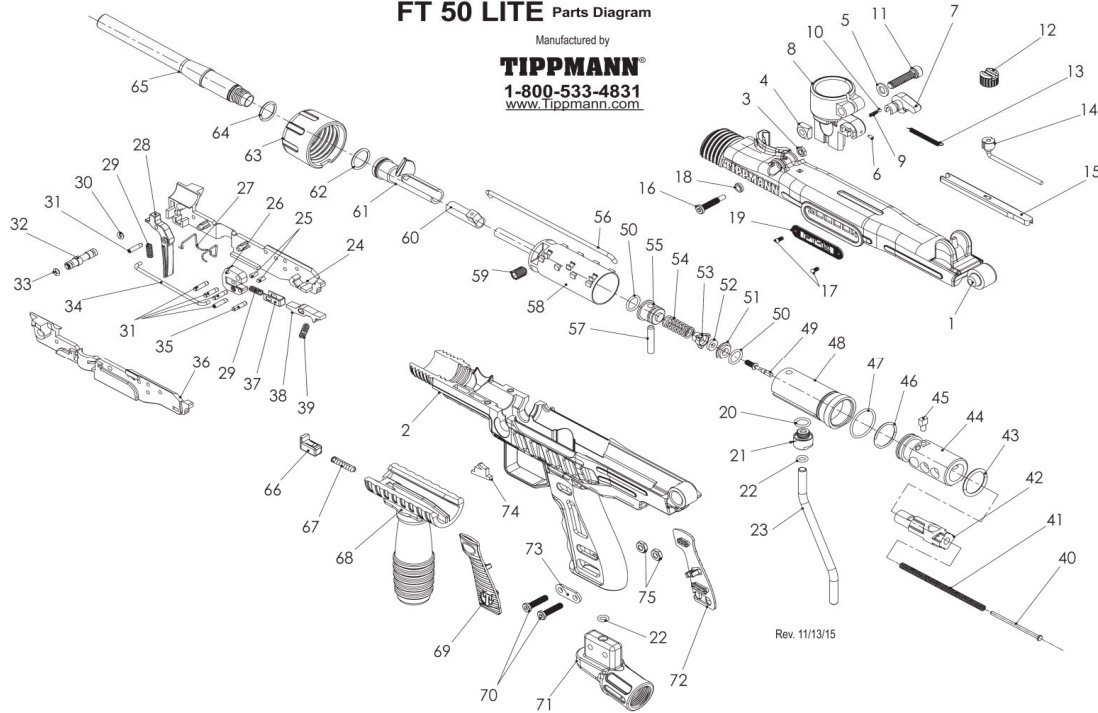

FT 50 LITE Parts Diagram

Manufactured by

TIPPMANN®
1-800-533-4831
www.Tippmann.com

DEALER PARTS PRICE LIST: FT 50 Lite

Item	Part Number	NAV	Description
1	TA45079	11654	Top Receiver
2	TA45078	#N/A	Bottom Receiver
3	TA02060	11670	Hex Nut, 10-32, Black
4	PL-42D	11727	Nut, ¼-20, Square, Black
5	98-45	11743	Washer, M6, Flat Black
6	TA45087	#N/A	Stop Pin
7	TA45080	#N/A	Feed Tube Lock
8	TA45100	11625	Feed Tube .50 Caliber
9	TA45101	11640	Feed Tube Spring
10	TA45102	11643	Ball, Steel
11	PL-42C	11726	Screw, ¼-20x1" SHCS
12	ta45213	77457	Cocking Knob Assembly
13		17937	Tensile Spring
14	TA45086	#N/A	Pull Stick Zinc
15	TA45007	76329	Cover Plate
16	TA45044	11645	Screw, 10-32
17	TA45047	11634	Rivet
18	TA45046	11632	Plastic Screw Washer
19	TA45060	#N/A	Name Plate
20	SL2-25	11710	O-Ring, Gas Line Joint
21	TA45115	77462	Gas Line Joint
22	TA40017	11660	O-Ring, Gas Line
23	TA45085	#N/A	Gas Line
24	TA45017	76326	Trigger Box, Right
25	98-19	11716	Return Slide Dowel Pin
26	TA40011	11662	Trigger Adapter
27	TA45020	11641	Trigger Box Spring
28	TA45021	11639	Trigger
29	98-20	11731	Sear Spring
30	FA-07	11709	Safety O-Ring, Black
31	TA45043	11642	Trigger Pin
32	TA45018	77029	Safety Pin
33	98-20	11731	Safety O-Ring, Red
34	TA45016	76337	Trigger Link
35	TA45042	76323	Sear Pin
36	TA45019	76332	Trigger Box, Left
37	98-18	11739	Trigger Return Slide
38	02-35	11785	Sear